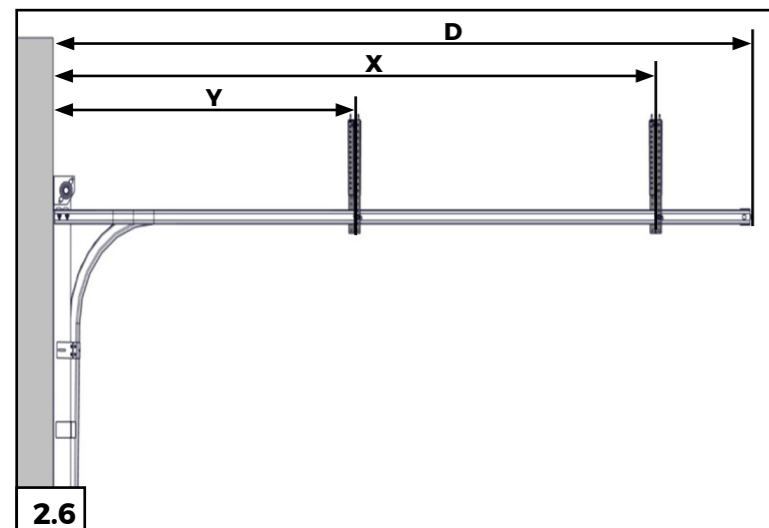

FULL manual Guardy SL

D ≤ 3 000 mm	
X	X = H
D = 3 001 mm - 4 500 mm	
X	X = H
Y	Y = 1/2 X