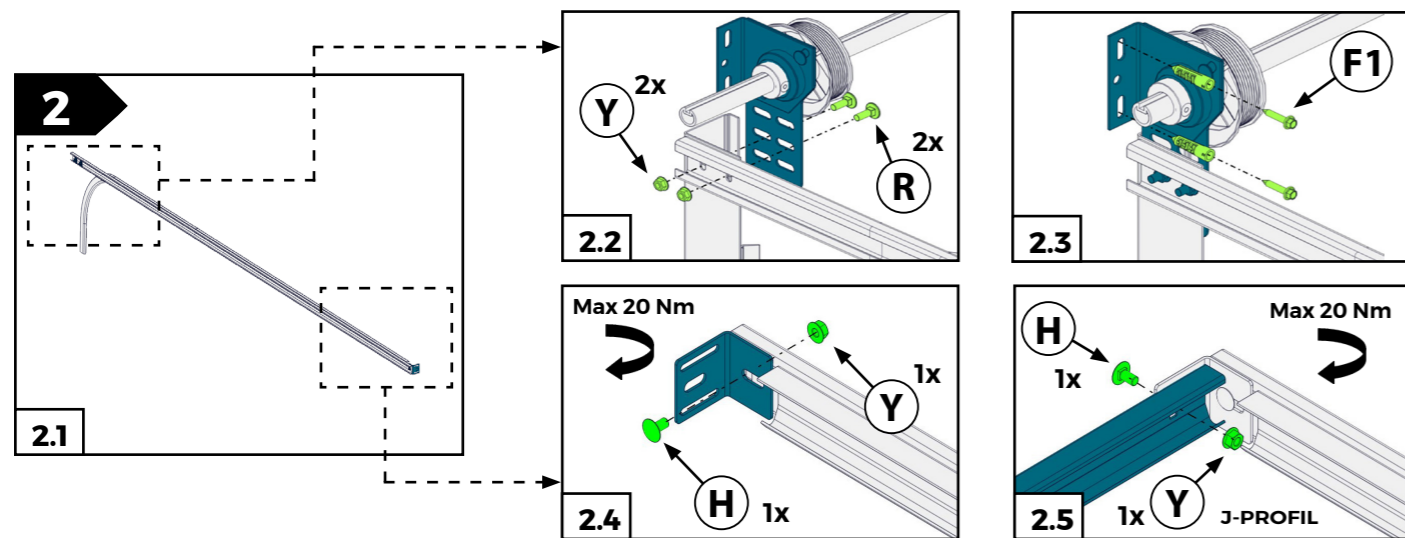

FULL manual Guardy SL

D ≤ 3 000 mm	
X	X = H
D = 3 001 mm - 4 500 mm	
X	X = H
Y	Y = 1/2 X