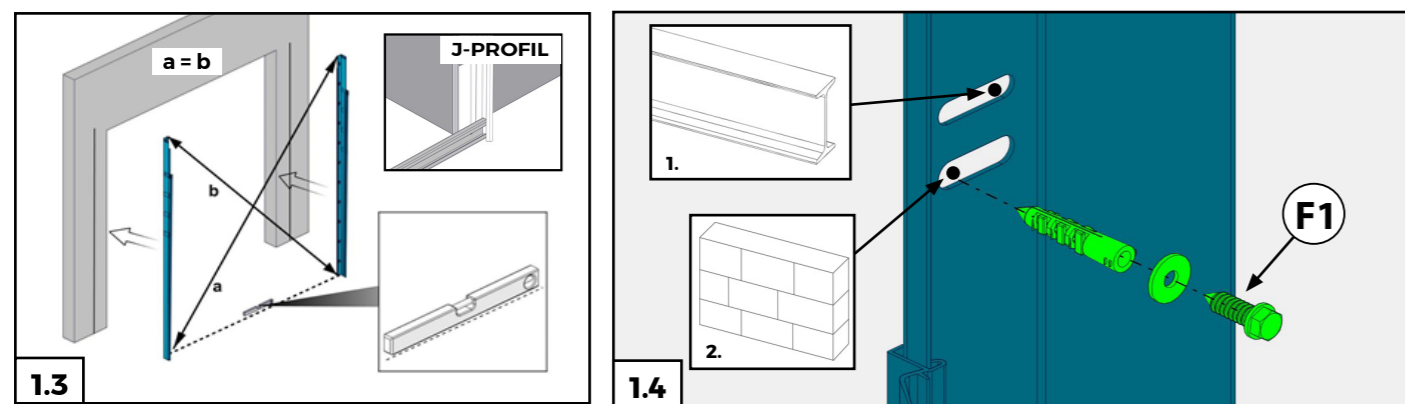

FULL manual Guardy SL

D ≤ 3 000 mm	
X	X = H
D = 3 001 mm - 4 500 mm	
X	X = H
Y	Y = 1/2 X