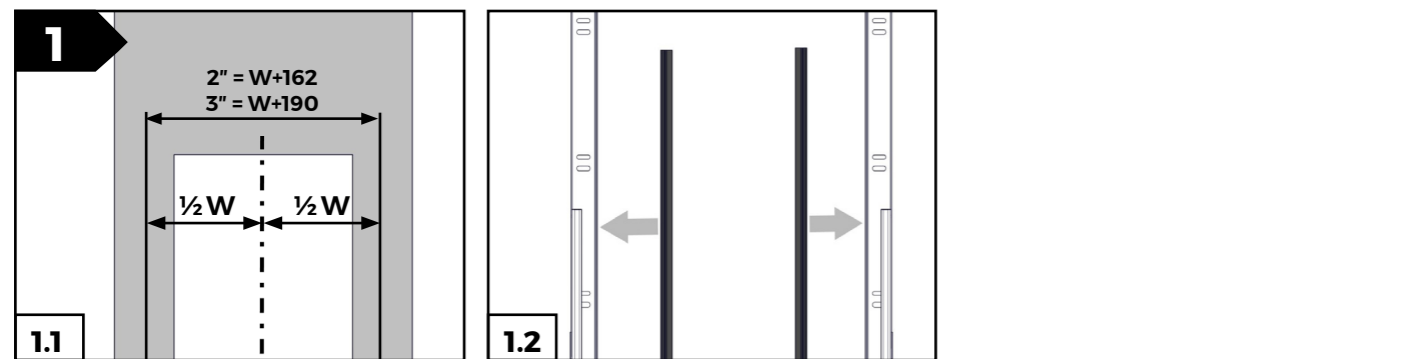

FULL manual Guardy SL

D ≤ 3 000 mm	
X	X = H
D = 3 001 mm - 4 500 mm	
X	X = H
Y	Y = 1/2 X